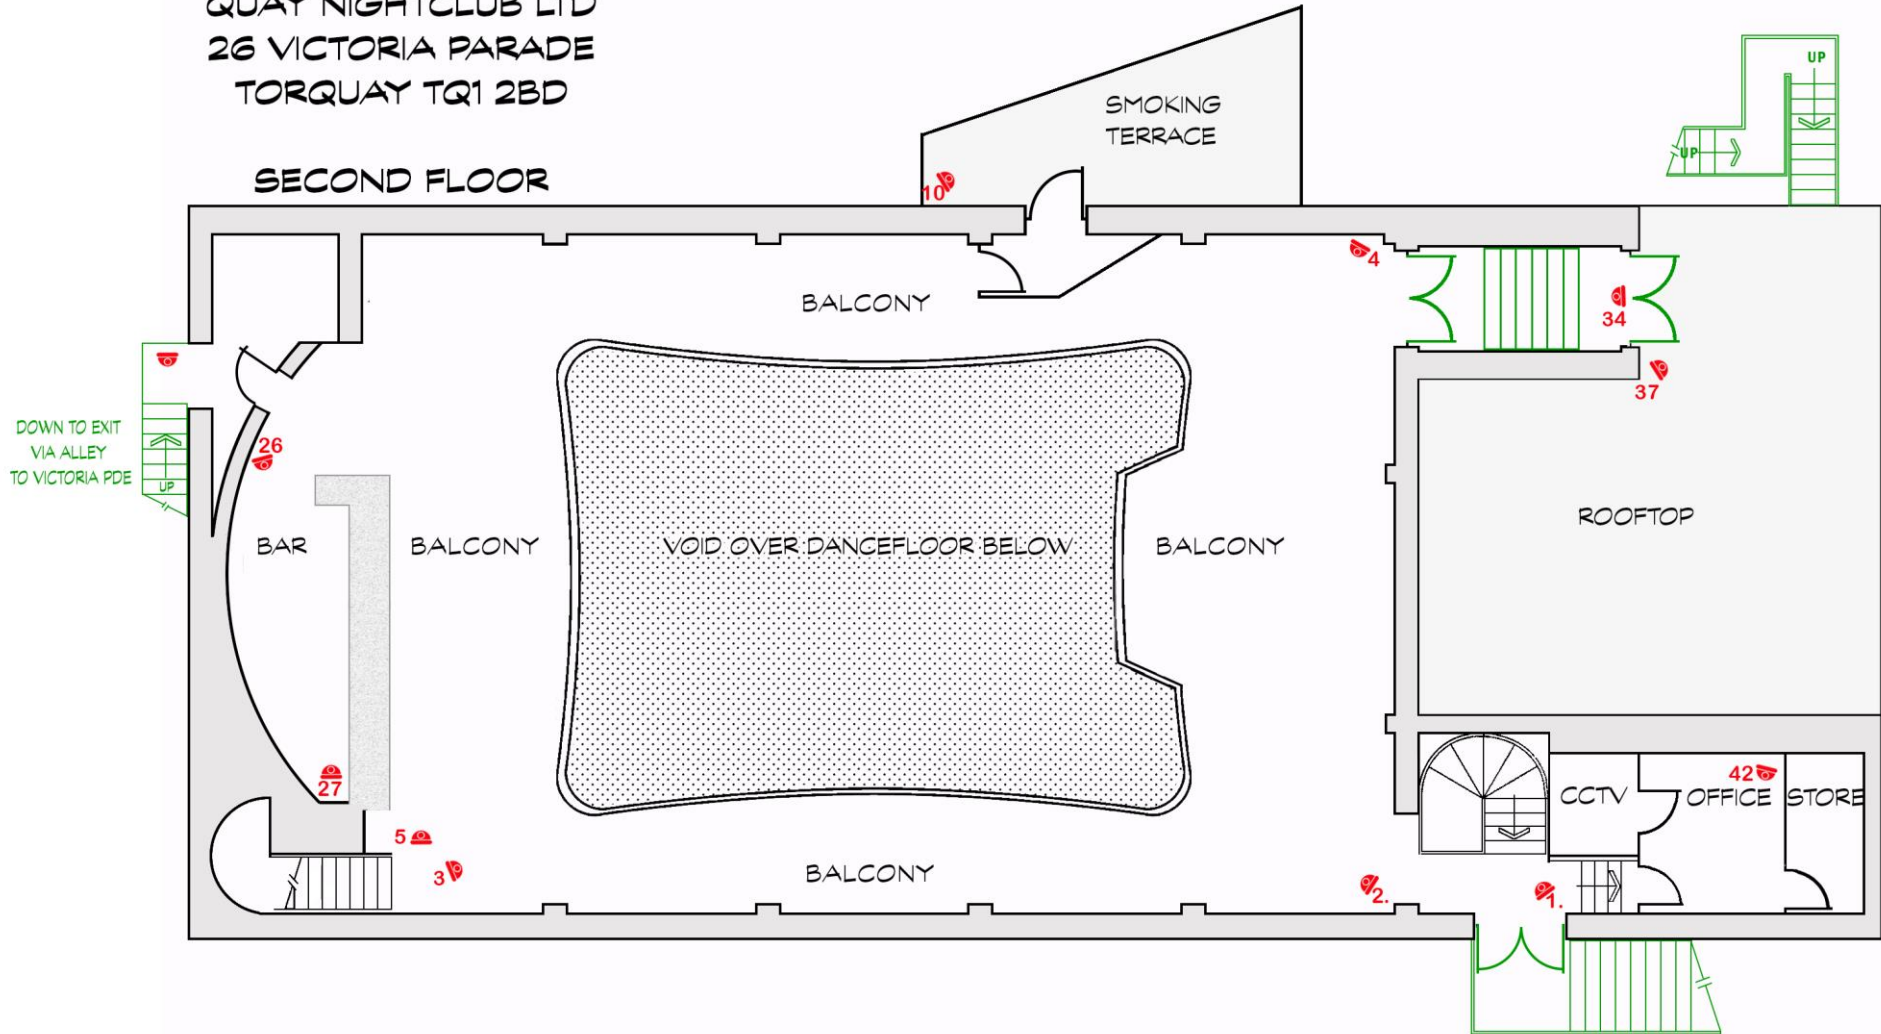

Camera Register

THE QUAY

- nightclub -
TORQUAY HARBOUR

QUAY NIGHTCLUB LTD
26 VICTORIA PARADE
TORQUAY TQ1 2BD

THE QUAY

- nightclub -
TORQUAY HARBOUR

PLAN No	DEVICE NAME	CAMERA NAME	DESCRIPTION	ON PLAN
1	quayclubmain	Office Stairs	Office Stairs	Y
2	quayclubmain	Balcony 1	Balcony 1	Y
3	quayclubmain	Balcony 2	Balcony 2	Y
4	quayclubmain	Balcony 3	Balcony 3	Y
5	quayclubmain	Balcony 4	Balcony 4	Y
6	quayclubmain	Behind DJ	Behind DJ	Y
7	quayclubmain	Dancefloor 1	Dancefloor 1	Y
8	quayclubmain	Dancefloor 2	Dancefloor 2	Y
9	quayclubmain	Behind DJ Seating	Behind DJ Seating	Y
10	quayclubmain	Smoking Area	Smoking Area	Y
11	quayclubmain	Front Door Left	Front Door Left	Y
12	quayclubmain	Front Door Center	Front Door Center	Y
13	quayclubmain	Front Door Right	Front Door Right	Y
14	quayclubmain	Reception Right	Reception Right	Y
15	quayclubmain	Entrance Stairs Top	Entrance Stairs Top	Y
16	quayclubmain	Entrance Stairs Mid	Entrance Stairs Mid	Y
17	quayclubmain	Entrance Stairs Lower	Entrance Stairs Lower	Y
18	quayclubmain	Reception Left	Reception Left	Y
19	quayclubmain	2nd Room Dancefloor 1	2nd Room Dancefloor 1	Y
20	quayclubmain	2nd Room Dancefloor 2	2nd Room Dancefloor 2	Y
21	quayclubmain	2nd Room Seating	2nd Room Seating	Y
22	quayclubmain	Cloakroom	Cloakroom	Y
23	quayclubmain	2nd Room Bar 1	2nd Room Bar 1	Y
24	quayclubmain	2nd Room Bar 2	2nd Room Bar 2	Y
25	quayclubmain	Main Bar	Main Bar	Y
26	quayclubmain	Balcony Bar 1	Balcony Bar 1	Y
27	quayclubmain	Balcony Bar 2	Balcony Bar 2	Y
28	quayclubmain	Camera 28		
29	quayclubmain	Camera 29		
30	quayclubmain	Camera 30		
31	quayclubmain	Camera 31		
32	quayclubmain	Camera 32		
33	DS-7332HGHI-SH(532436920)	camera 1@532436920	Bambi Fire Exit 1st floor external	Y
34	DS-7332HGHI-SH(532436920)	camera 2@532436920	2nd floor fire exit	Y
35	DS-7332HGHI-SH(532436920)	camera 3@532436920	Fire exit ladies toilets 1st floor	Y
36	DS-7332HGHI-SH(532436920)	camera 4@532436920	shared fire escape seamus fire exit 2nd floor roof	N
37	DS-7332HGHI-SH(532436920)	camera 5@532436920	external	Y