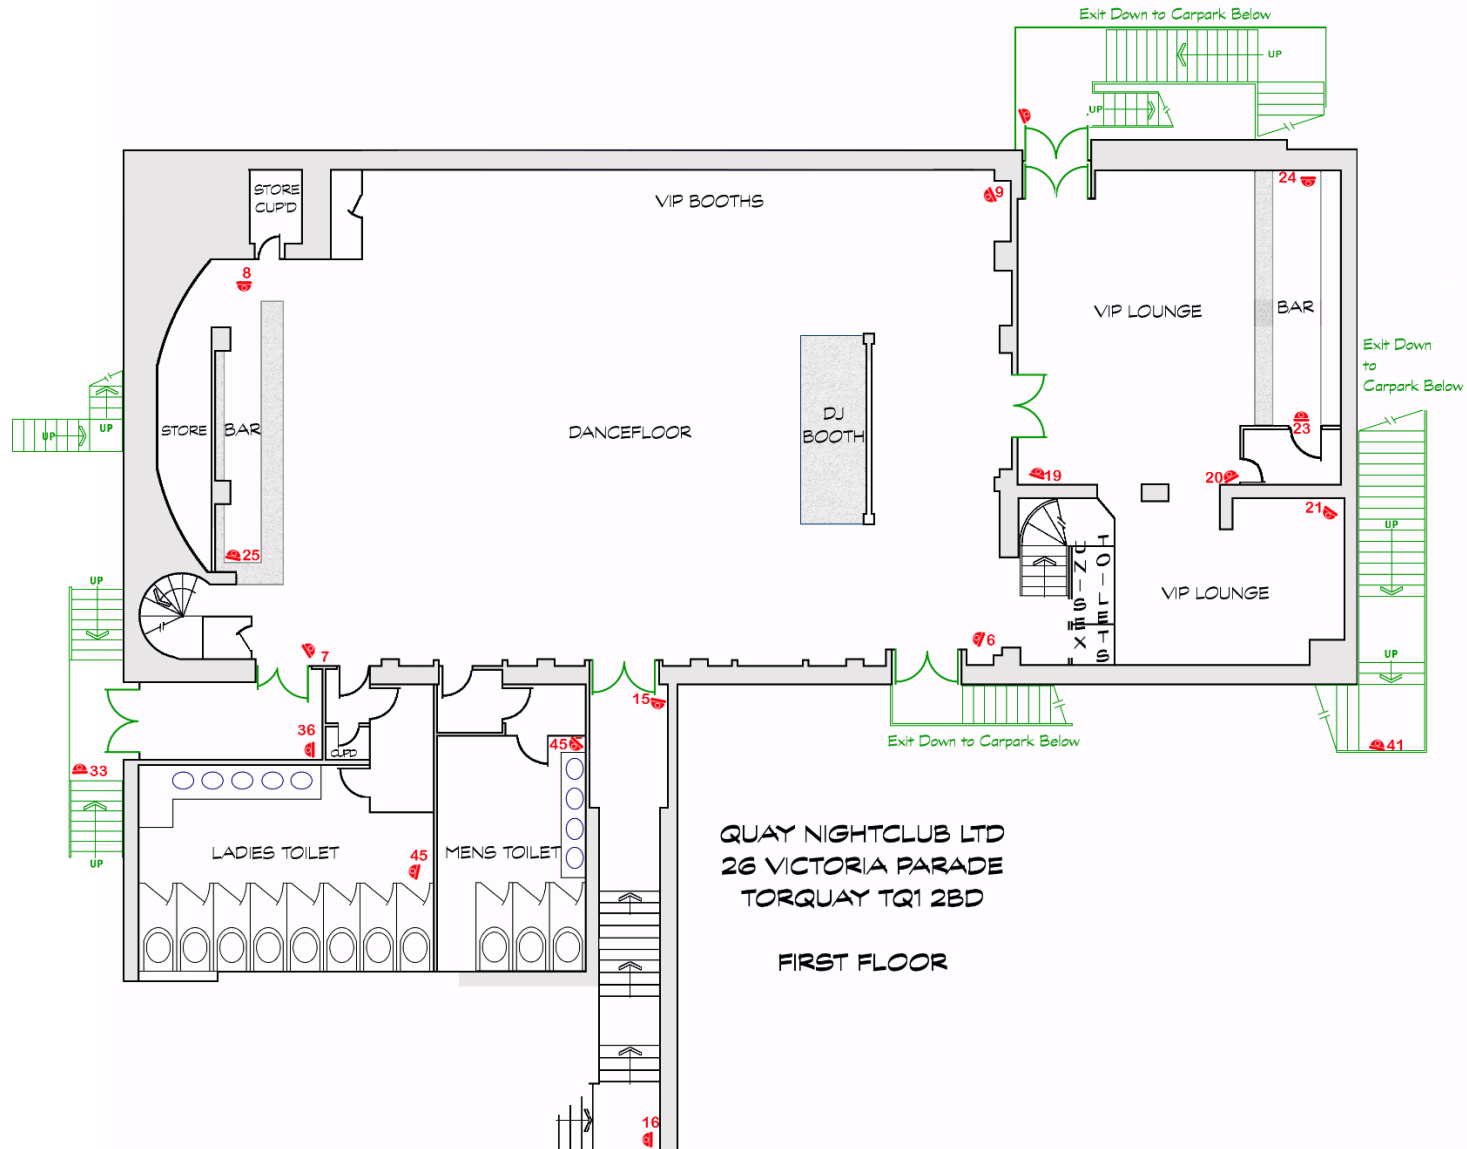

Camera Register

THE QUAY

- nightclub -
TORQUAY HARBOUR

QUAY NIGHTCLUB LTD
26 VICTORIA PARADE
TORQUAY TQ1 2BD

THE QUAY

- nightclub -
TORQUAY HARBOUR

PLAN No	DEVICE NAME	CAMERA NAME	DESCRIPTION	ON PLAN
1	quayclubmain	Office Stairs	Office Stairs	Y
2	quayclubmain	Balcony 1	Balcony 1	Y
3	quayclubmain	Balcony 2	Balcony 2	Y
4	quayclubmain	Balcony 3	Balcony 3	Y
5	quayclubmain	Balcony 4	Balcony 4	Y
6	quayclubmain	Behind DJ	Behind DJ	Y
7	quayclubmain	Dancefloor 1	Dancefloor 1	Y
8	quayclubmain	Dancefloor 2	Dancefloor 2	Y
9	quayclubmain	Behind DJ Seating	Behind DJ Seating	Y
10	quayclubmain	Smoking Area	Smoking Area	Y
11	quayclubmain	Front Door Left	Front Door Left	Y
12	quayclubmain	Front Door Center	Front Door Center	Y
13	quayclubmain	Front Door Right	Front Door Right	Y
14	quayclubmain	Reception Right	Reception Right	Y
15	quayclubmain	Entrance Stairs Top	Entrance Stairs Top	Y
16	quayclubmain	Entrance Stairs Mid	Entrance Stairs Mid	Y
17	quayclubmain	Entrance Stairs Lower	Entrance Stairs Lower	Y
18	quayclubmain	Reception Left	Reception Left	Y
19	quayclubmain	2nd Room Dancefloor 1	2nd Room Dancefloor 1	Y
20	quayclubmain	2nd Room Dancefloor 2	2nd Room Dancefloor 2	Y
21	quayclubmain	2nd Room Seating	2nd Room Seating	Y
22	quayclubmain	Cloakroom	Cloakroom	Y
23	quayclubmain	2nd Room Bar 1	2nd Room Bar 1	Y
24	quayclubmain	2nd Room Bar 2	2nd Room Bar 2	Y
25	quayclubmain	Main Bar	Main Bar	Y
26	quayclubmain	Balcony Bar 1	Balcony Bar 1	Y
27	quayclubmain	Balcony Bar 2	Balcony Bar 2	Y
28	quayclubmain	Camera 28		
29	quayclubmain	Camera 29		
30	quayclubmain	Camera 30		
31	quayclubmain	Camera 31		
32	quayclubmain	Camera 32		
33	DS-7332HGHI-SH(532436920)	camera 1@532436920	Bambi Fire Exit 1st floor external	Y
34	DS-7332HGHI-SH(532436920)	camera 2@532436920	2nd floor fire exit	Y
35	DS-7332HGHI-SH(532436920)	camera 3@532436920	Fire exit ladies toilets 1st floor	Y
36	DS-7332HGHI-SH(532436920)	camera 4@532436920	shared fire escape seamus fire exit 2nd floor roof	N
37	DS-7332HGHI-SH(532436920)	camera 5@532436920	external	Y