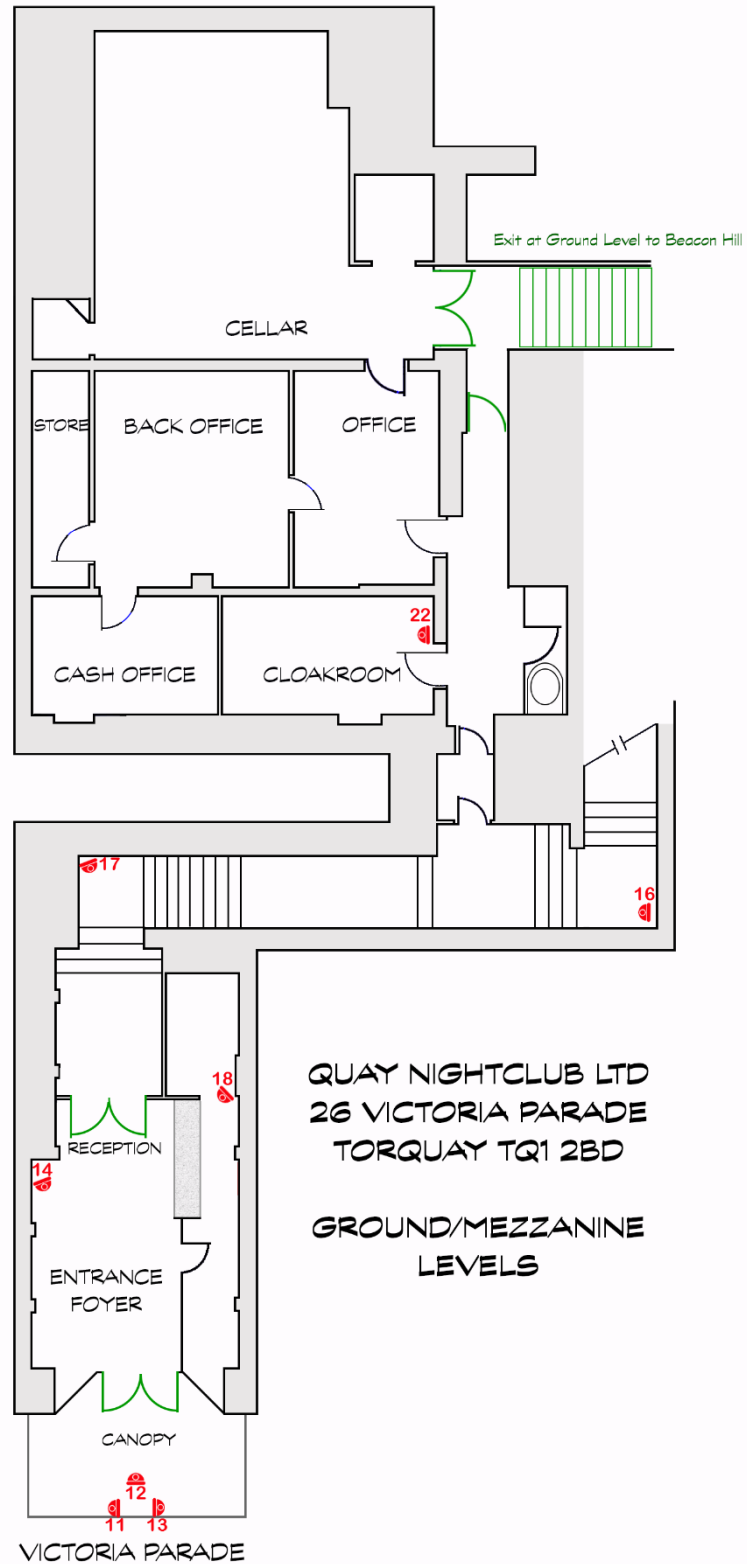

Camera Register

THE QUAY

- nightclub -
TORQUAY HARBOUR

QUAY NIGHTCLUB LTD
26 VICTORIA PARADE
TORQUAY TQ1 2BD

THE QUAY

- nightclub -
TORQUAY HARBOUR

PLAN No	DEVICE NAME	CAMERA NAME	DESCRIPTION	ON PLAN
1	quayclubmain	Office Stairs	Office Stairs	Y
2	quayclubmain	Balcony 1	Balcony 1	Y
3	quayclubmain	Balcony 2	Balcony 2	Y
4	quayclubmain	Balcony 3	Balcony 3	Y
5	quayclubmain	Balcony 4	Balcony 4	Y
6	quayclubmain	Behind DJ	Behind DJ	Y
7	quayclubmain	Dancefloor 1	Dancefloor 1	Y
8	quayclubmain	Dancefloor 2	Dancefloor 2	Y
9	quayclubmain	Behind DJ Seating	Behind DJ Seating	Y
10	quayclubmain	Smoking Area	Smoking Area	Y
11	quayclubmain	Front Door Left	Front Door Left	Y
12	quayclubmain	Front Door Center	Front Door Center	Y
13	quayclubmain	Front Door Right	Front Door Right	Y
14	quayclubmain	Reception Right	Reception Right	Y
15	quayclubmain	Entrance Stairs Top	Entrance Stairs Top	Y
16	quayclubmain	Entrance Stairs Mid	Entrance Stairs Mid	Y
17	quayclubmain	Entrance Stairs Lower	Entrance Stairs Lower	Y
18	quayclubmain	Reception Left	Reception Left	Y
19	quayclubmain	2nd Room Dancefloor 1	2nd Room Dancefloor 1	Y
20	quayclubmain	2nd Room Dancefloor 2	2nd Room Dancefloor 2	Y
21	quayclubmain	2nd Room Seating	2nd Room Seating	Y
22	quayclubmain	Cloakroom	Cloakroom	Y
23	quayclubmain	2nd Room Bar 1	2nd Room Bar 1	Y
24	quayclubmain	2nd Room Bar 2	2nd Room Bar 2	Y
25	quayclubmain	Main Bar	Main Bar	Y
26	quayclubmain	Balcony Bar 1	Balcony Bar 1	Y
27	quayclubmain	Balcony Bar 2	Balcony Bar 2	Y
28	quayclubmain	Camera 28		
29	quayclubmain	Camera 29		
30	quayclubmain	Camera 30		
31	quayclubmain	Camera 31		
32	quayclubmain	Camera 32		
33	DS-7332HGHI-SH(532436920)	camera 1@532436920	Bambi Fire Exit 1st floor external	Y
34	DS-7332HGHI-SH(532436920)	camera 2@532436920	2nd floor fire exit	Y
35	DS-7332HGHI-SH(532436920)	camera 3@532436920	Fire exit ladies toilets 1st floor	Y
36	DS-7332HGHI-SH(532436920)	camera 4@532436920	shared fire escape seamus fire exit 2nd floor roof	N
37	DS-7332HGHI-SH(532436920)	camera 5@532436920	external	Y